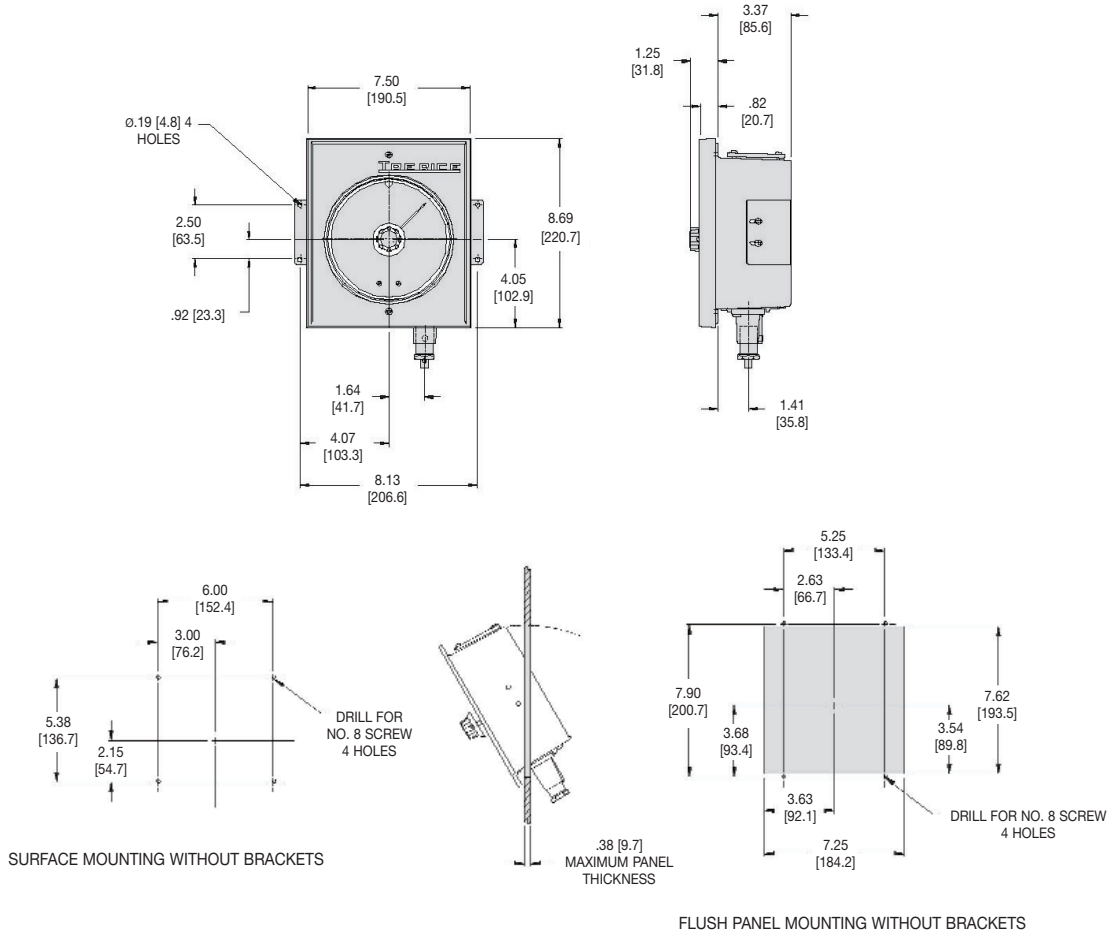

HOW TO ORDER

Sample Order Number: **L 84100 145 B10 10 W02**

Actuation	Model	Specific Range	Thermal System	Capillary Length	Thermowell
L Liquid	84000 1 Switch	Refer to Standard Ranges (page 209)	Refer to Thermal System Selection (pages 210-211)	05 5 Feet	W02 Brass W05 304 SS W06 316 SS
	10 10 Feet			} 1/2 NPT	
	15 15 Feet				
	20 20 Feet			} 3/4 NPT	
	20 Feet Maximum				W12 Brass W15 304 SS W16 316 SS

L84000 Series Electric Contact Controller

CONTROLLERS

All dimensions are nominal. Dimensions in [] are in millimeters

Standard Ranges

Fahrenheit Ranges		Celsius Ranges		Fahrenheit & Celsius Ranges	
Range Code	Range	Range Code	Range	Range Code	Range
105	-100° to 100°F	225	-70° to 40°C	325	-30° to 170°F & -35° to 75°C
125	-30° to 170°F	245	-35° to 75°C	345	50° to 350°F & 10° to 175°C
145	0° to 200°F	265	0° to 115°C	355	50° to 700°F & 10° to 370°C
165	30° to 240°F	295	10° to 175°C		
175	50° to 350°F	305	10° to 370°C		
195	50° to 700°F				
215	200° to 400°F				