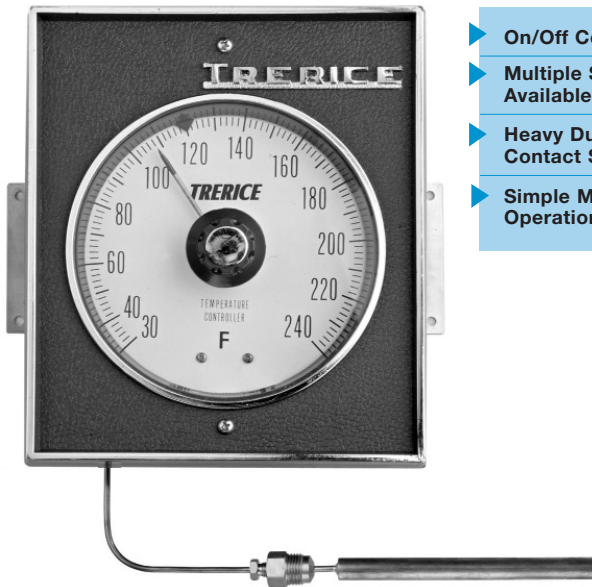

L84000 Series Electric Contact Controller

CONTROLLERS

- ▶ On/Off Control
- ▶ Multiple Switches Available
- ▶ Heavy Duty Contact Switches
- ▶ Simple Mechanical Operation

Specifications

Models

- L84000** (1 switch)
- L84100** (2 switch)
- L84200** (3 switch)
- L84300** (4 switch)

Control On/Off, via electric contact switch

Dial Size 6"

Movement Stainless Steel and Brass

Case Blue ABS plastic, panel mounted

Cover Blue ABS plastic, close cell rubber gasketed

Window Acrylic

Pointer Brass

Switch Ratings

L84000, L84100:
10 A @ 125/250 VAC,
0.25 A @ 120 VDC

L84200, L84300:
5 A @ 250 VAC,
5 A res./3 A ind. @ 28 VDC

Dialface Aluminum, white background with black graduations and markings

Accuracy ± One Scale Division

Approximate Shipping Weight
9.0 lbs [4.09 kg]

L84000 shown

The Trerice **L84000 Series** Electric Contact Controller is designed for applications that require the opening and closing of electric solenoid valves, heaters, and other electrical devices. It is a rugged and versatile controller, capable of producing "On/Off" control over a wide range of temperatures from -100°F to 700°F. This controller includes a setting adjustment knob and one or more SPDT electric contact switches.